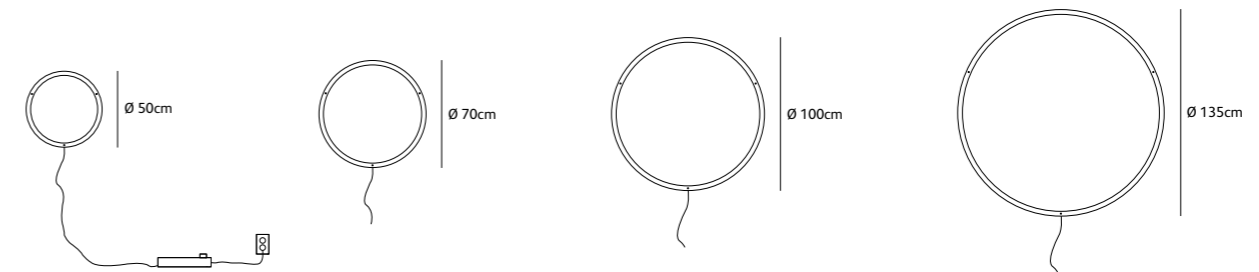

## wall lamp circle

color & material

\* BR  
brushed brass

BO.50.WA.CI.BR & BO.135.WA.CI.BR

Order code <b>BO.50.WA.CI.*</b>	Order code <b>BO.70.WA.CI.*</b>	Order code <b>BO.100.WA.CI.*</b>	Order code <b>BO.135.WA.CI.*</b>
Dimensions Ø <b>50cm</b>	Dimensions Ø <b>70cm</b>	Dimensions Ø <b>100cm</b>	Dimensions Ø <b>135cm</b>
Standard cable length <b>200cm</b>	Standard cable length <b>200cm</b>	Standard cable length <b>200cm</b>	Standard cable length <b>200cm</b>
Light source <b>integrated</b> <b>LED 30W / 2500K / 1200 lm</b>	Light source <b>integrated</b> <b>LED 42W / 2500K / 1700 lm</b>	Light source <b>integrated</b> <b>LED 60W / 2500K / 2400 lm</b>	Light source <b>integrated</b> <b>LED 80W / 2500K / 3250 lm</b>
Weight Net. weight <b>3kg</b>	Weight Net. weight <b>4,5kg</b>	Weight Net. weight <b>6kg</b>	Weight Net. weight <b>8kg</b>
Driver <b>Dimmable driver</b> <b>Floor dimmer included</b>	Driver <b>Dimmable driver</b> <b>Floor dimmer included</b>	Driver <b>Dimmable driver</b> <b>Floor dimmer included</b>	Driver <b>Dimmable driver</b> <b>Floor dimmer included</b>