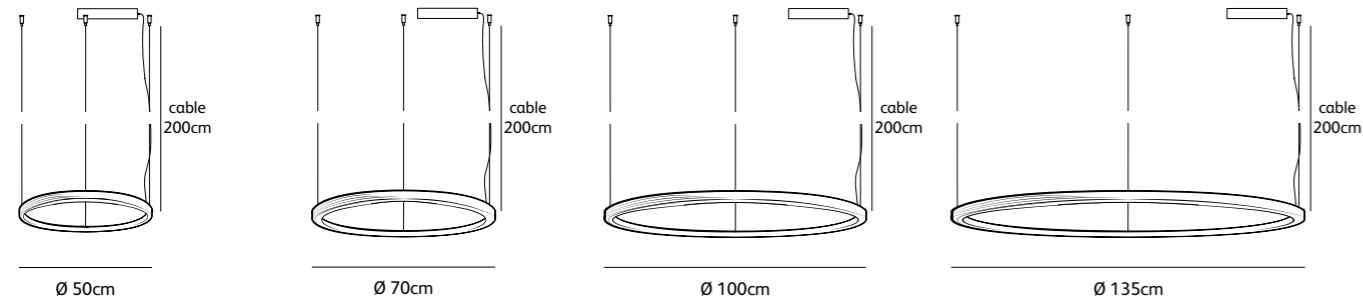

## suspension lamp circle

color & material

\* BR  
brushed brass

BO.70.CI.BR & BO.100.CI.BR

Order code <b>BO.50.CI.*</b>	Order code <b>BO.70.CI.*</b>	Order code <b>BO.100.CI.*</b>	Order code <b>BO.135.CI.*</b>
Dimensions Ø <b>50cm</b>	Dimensions Ø <b>70cm</b>	Dimensions Ø <b>100cm</b>	Dimensions Ø <b>135cm</b>
Standard cable length <b>200cm</b>	Standard cable length <b>200cm</b>	Standard cable length <b>200cm</b>	Standard cable length <b>200cm</b>
Light source <b>integrated</b> <b>LED 30W / 2500K / 1200 lm</b>	Light source <b>integrated</b> <b>LED 42W / 2500K / 1700 lm</b>	Light source <b>integrated</b> <b>LED 60W / 2500K / 2400 lm</b>	Light source <b>integrated</b> <b>LED 80W / 2500K / 3250 lm</b>
Weight Net. weight <b>3kg</b>	Weight Net. weight <b>4,5kg</b>	Weight Net. weight <b>6kg</b>	Weight Net. weight <b>8kg</b>
Driver <b>Dimmable driver</b> <b>Dimmer not included</b>	Driver <b>Dimmable driver</b> <b>Dimmer not included</b>	Driver <b>Dimmable driver</b> <b>Dimmer not included</b>	Driver <b>Dimmable driver</b> <b>Dimmer not included</b>
Standard driver box <b>24x8x4cm white (optional black)</b>	Standard driver box <b>24x8x4cm white (optional black)</b>	Standard driver box <b>24x8x4cm white (optional black)</b>	Standard driver box <b>24x8x4cm white (optional black)</b>
Optional round driver box	Optional round driver box	Optional round driver box	Optional round driver box