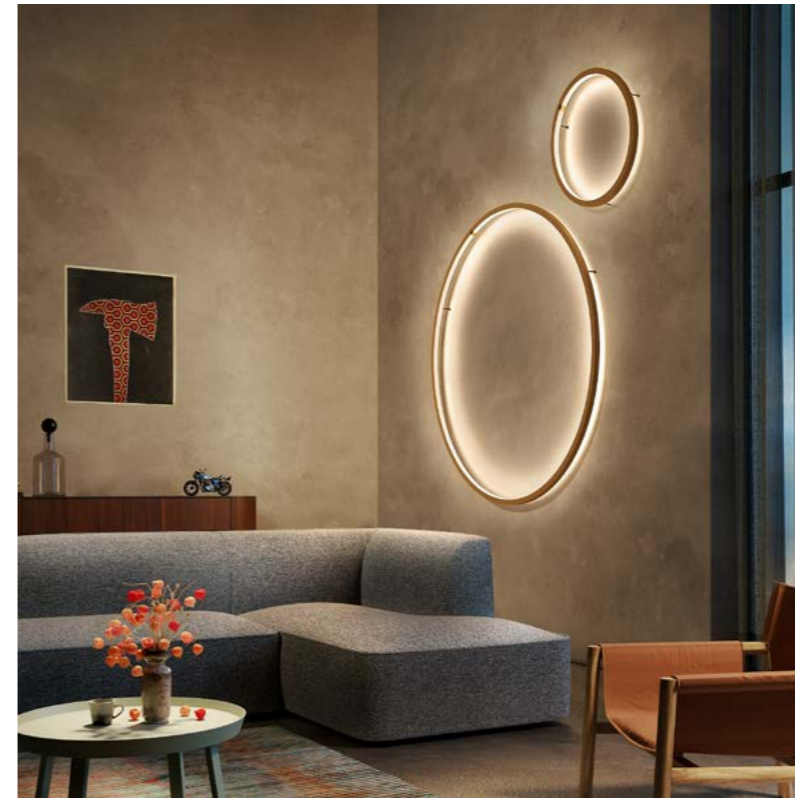

brass-O

wall lamp circle

color & material

* BR
brushed brass

BO.50.WA.CI.BR & BO.135.WA.CI.BR